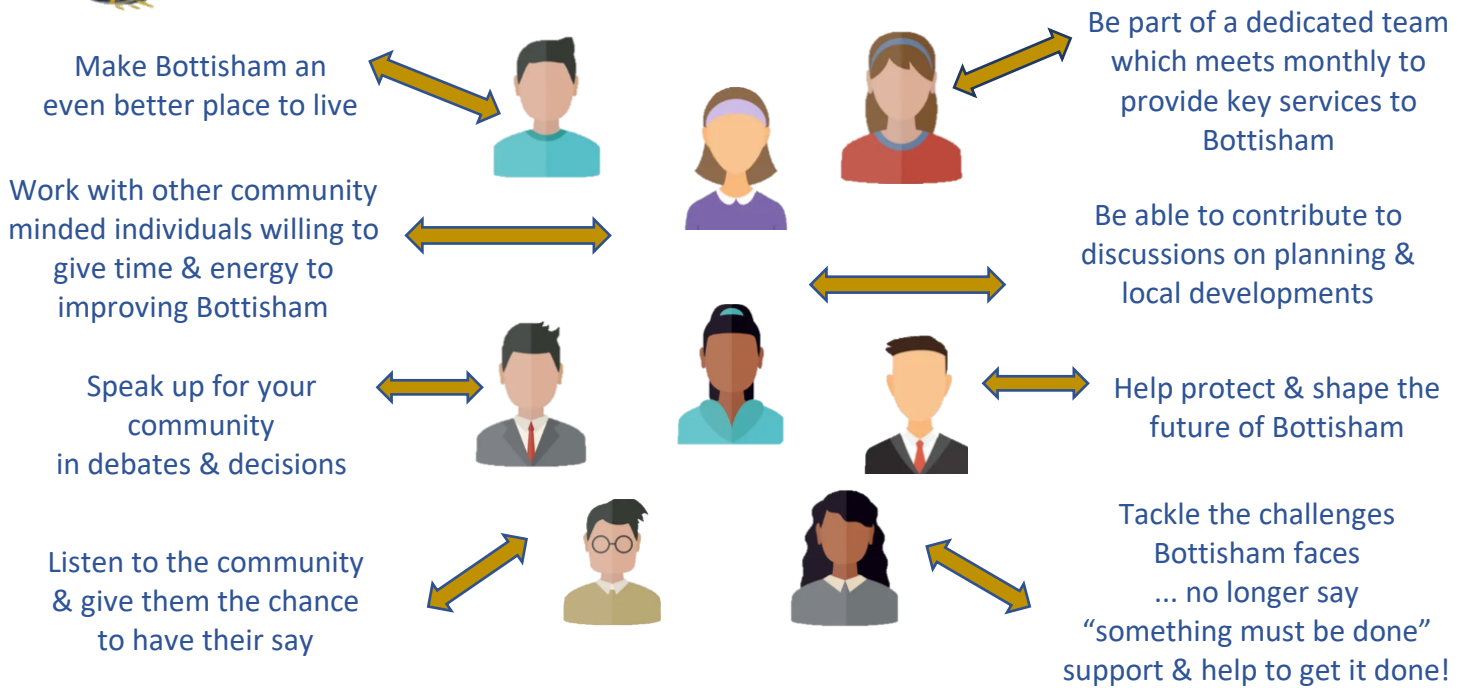

# Become a Parish Councillor & Make A Difference

If you care about your Bottisham Community & think you can make a difference contact:  
Jonathan, Clerk 07789 012 761 or email [clerk@bottisham-pc.gov.uk](mailto:clerk@bottisham-pc.gov.uk)  
You can also check out our website at [www.bottisham-pc.gov.uk](http://www.bottisham-pc.gov.uk)